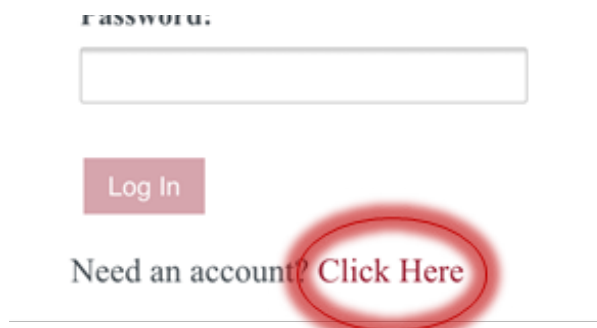

WSU Spokane Guest Wireless Login Instructions

#1 Connect to **Campus Visitor Wi-Fi**.

#4 Note your Account Username and Guest Password.

#2 Enter your login credentials.
(Don't have an account? Click below and go to Step 3 to register.)