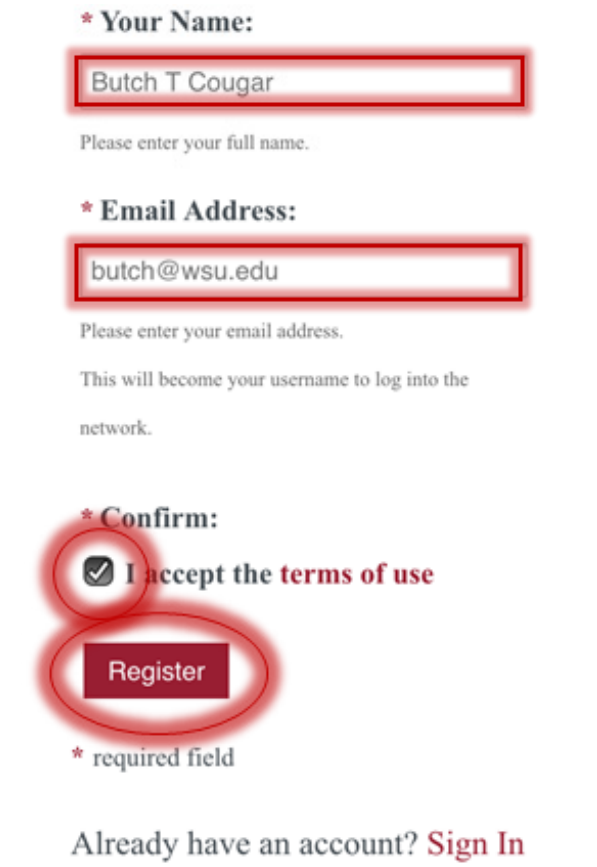

The details for your guest account are shown below.

Guest's Name:
Butch T Cougar

Account Username:
butch@wsu.edu

Guest Password:
635867

Activation Time:
Tuesday, 02 August 2016, 9:35 AM

Expiration Time:
Wednesday, 03 August 2016, 9:35 AM

Log In

Note!
Same login can be used with multiple devices.

Do you have a large group that needs guest wireless access?
Contact our Technical Support Center at (509) 358-7748 or spok.it.help@wsu.edu.