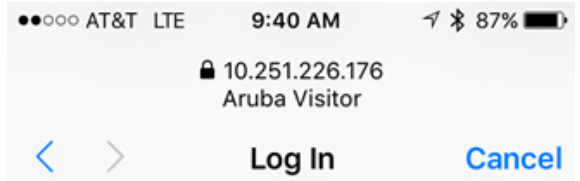

WSU Spokane Guest Wireless Login Instructions

#1 Connect to **Campus Visitor Wi-Fi**.

#4 Note your Account Username and Guest Password.

#2 Enter your login credentials.
(Don't have an account? Click below and go to Step 3 to register.)