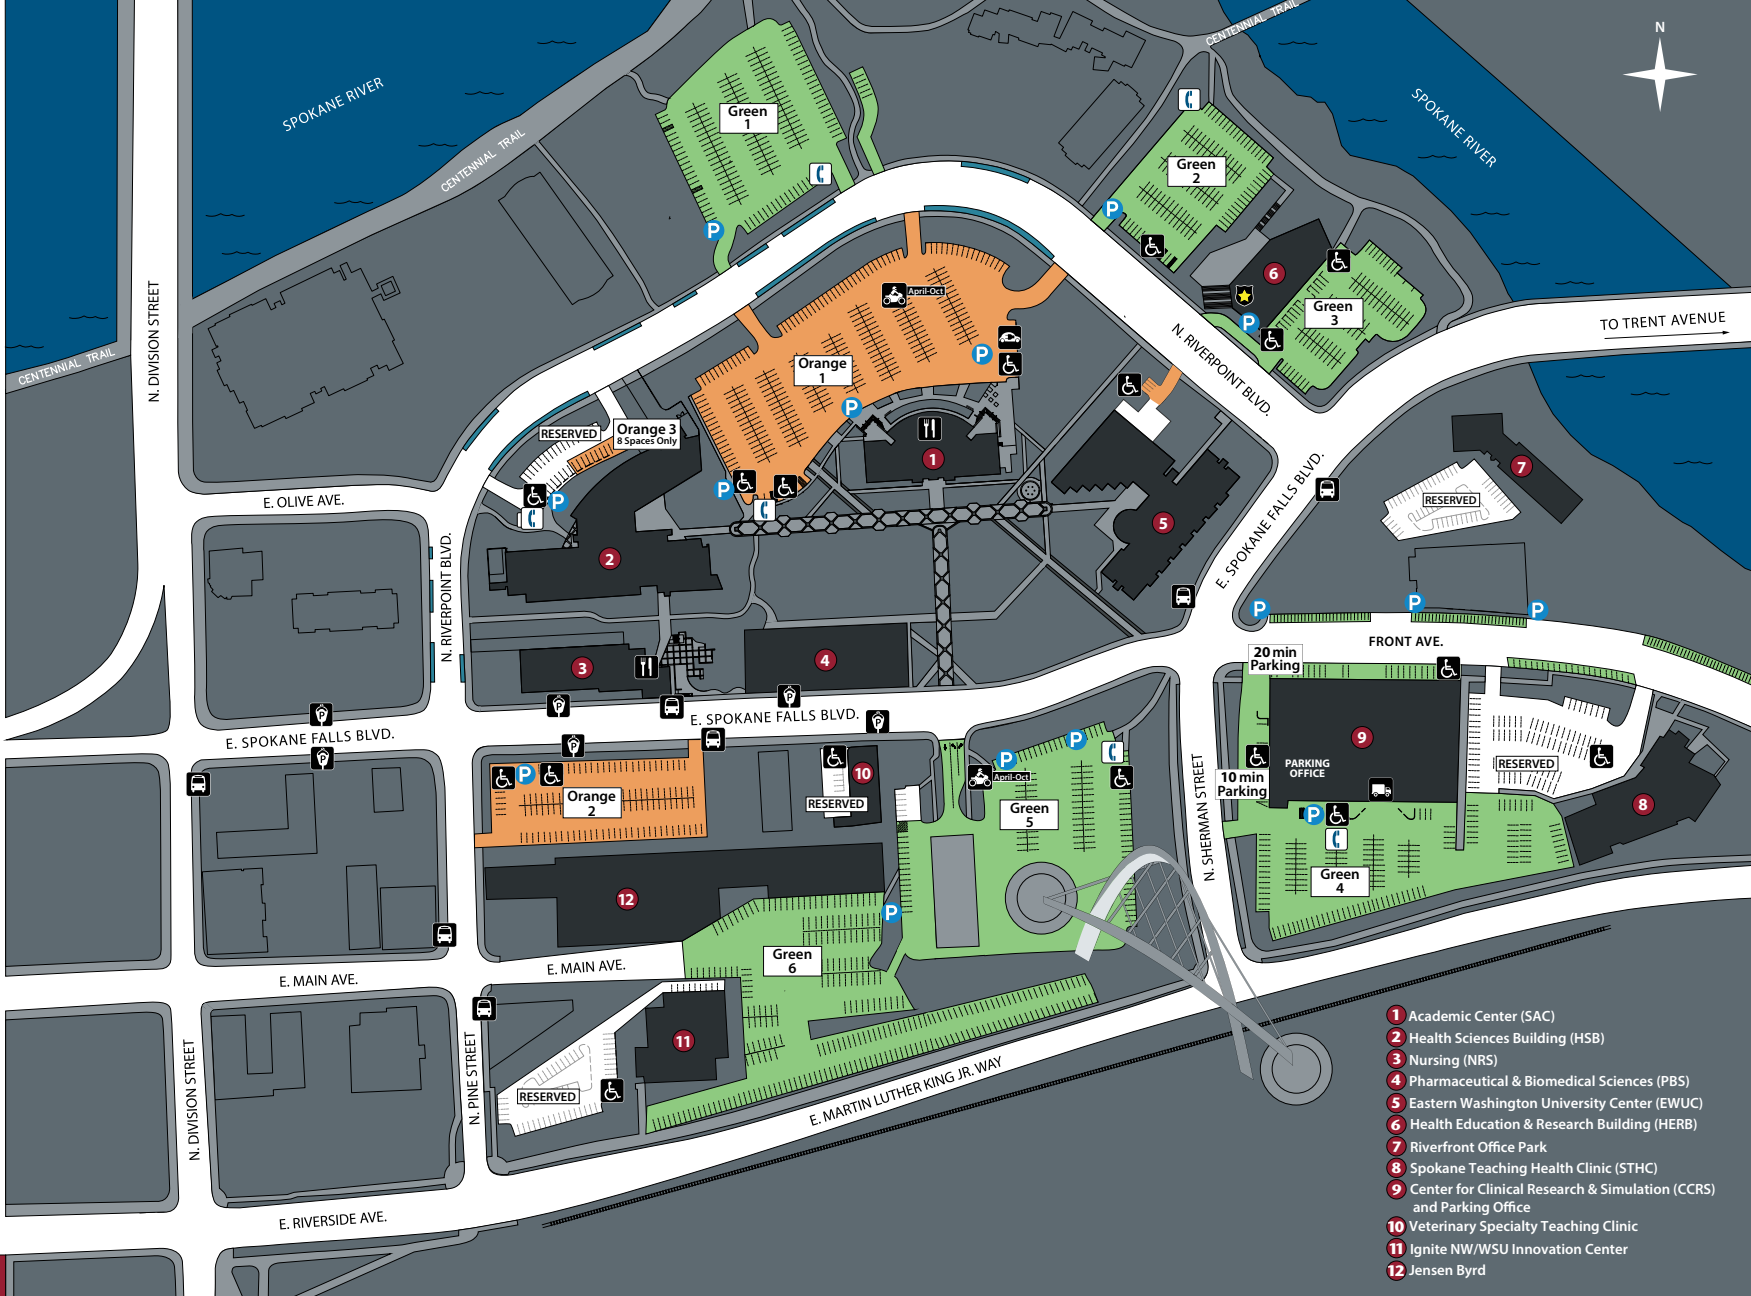

- 1** Academic Center (SAC)
- 2** Health Sciences Building (HSB)
- 3** Nursing (NRS)
- 4** Pharmaceutical & Biomedical Sciences (PBS)
- 5** Eastern Washington University Center (EWUC)
- 6** Health Education & Research Building (HERB)
- 7** Riverfront Office Park
- 8** Spokane Teaching Health Clinic (STHC)
- 9** Center for Clinical Research & Simulation (CCRS) and Parking Office
- 10** Veterinary Specialty Teaching Clinic
- 11** Ignite NW/WSU Innovation Center
- 12** Jensen Byrd