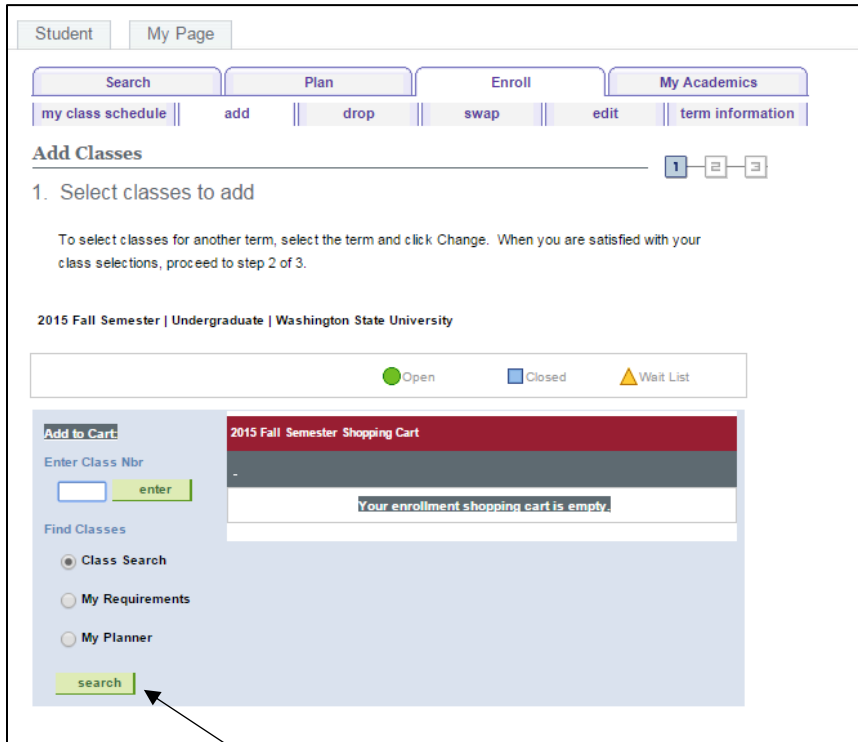

Enrolling in classes via myWSU

In your Student Center, click on “Enroll” or “Enrollment shopping Cart”.

Click the “Search” button.

Select the campus and then subject. If CS, EE or ME subjects, select the one that also says “, Vanc”.