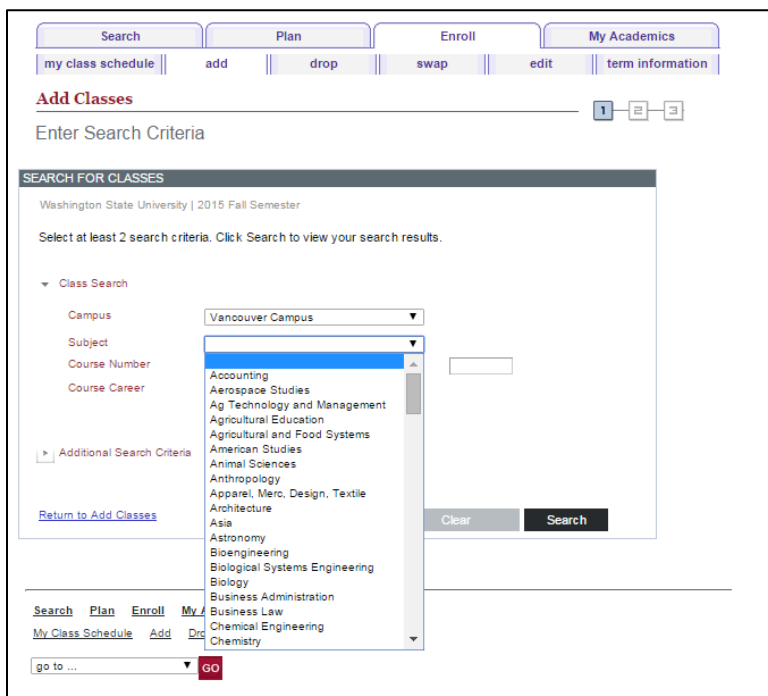

Enrolling in classes via myWSU

In your Student Center, click on “Enroll” or “Enrollment shopping Cart”.

Click the “Search” button.

Select the campus and then subject. If CS, EE or ME subjects, select the one that also says “, Vanc”.