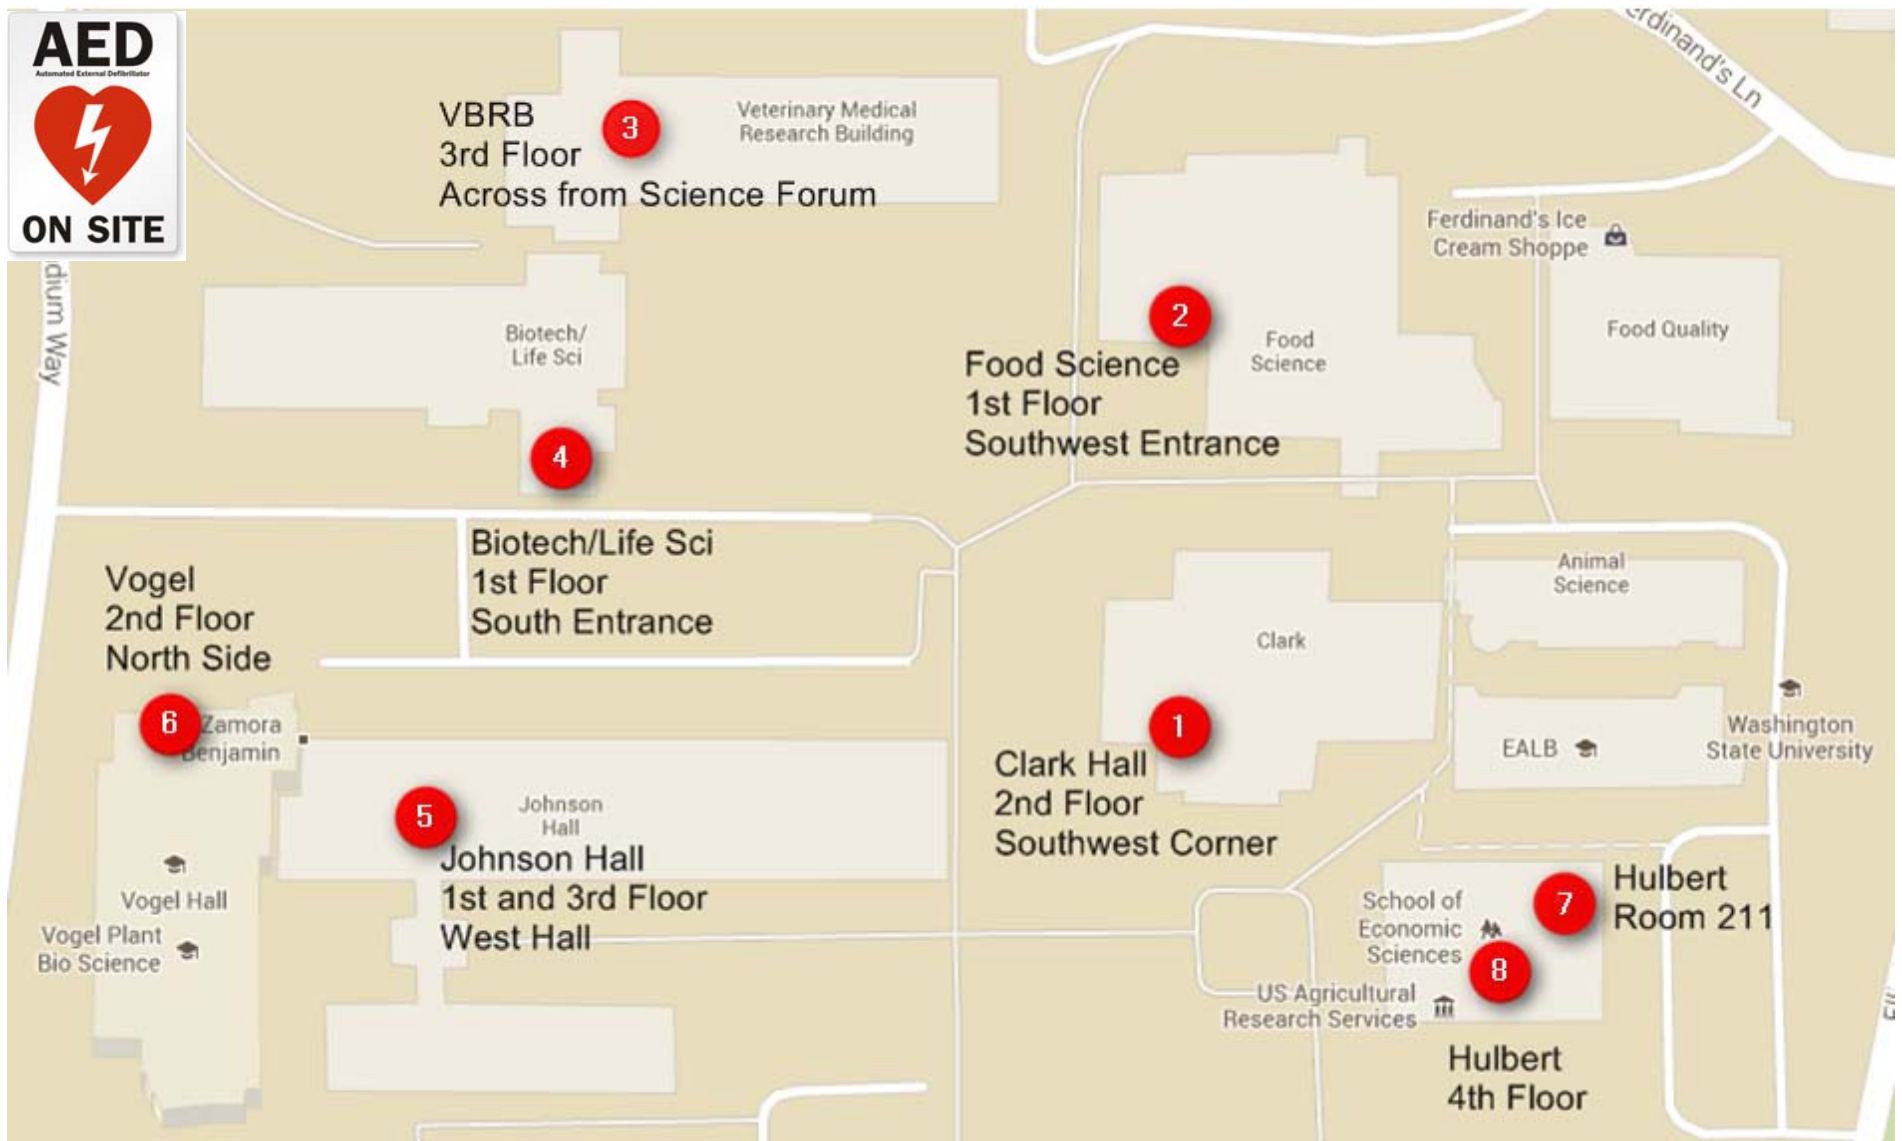

AED locations near Clark Hall

NOTE: The AED in Hulbert Room 211 is sometimes used as a field unit, so it may not be available.