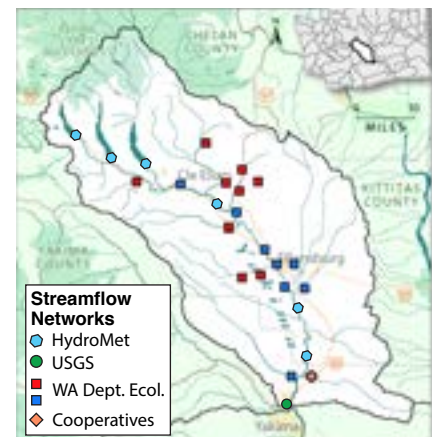

# Building a Streamflow Catalog for the Pacific Northwest

**Do you have streamflow data?**

Streamflow measurements are made by various agencies for differing purposes, but these **data are often not easily discoverable**, limiting their availability and utility for other objectives. **Centralizing this siloed information into a single electronically accessible streamflow catalog will improve our ability to use all available streamflow data** when making management decisions or assessing how streamflow is changing over time and space.

The USGS and Boise State are funded through the Northwest Climate Adaptation Science Center to **collect information about non-USGS streamflow measurements** (both continuous and discrete) across the Pacific Northwest, in order **to create a geospatial catalog** that shows **where, when, and how streamflow has been measured**. The water resources community is invited to share their streamflow data with this project, provide input on development of a digital streamflow catalog and curate a prioritized list of streamflow datasets for inclusion. Upon completion the catalog will be available to the community.

Streamflow data from 3 sources in the Yakima Basin, adopted from the WA Dept. of Ecology