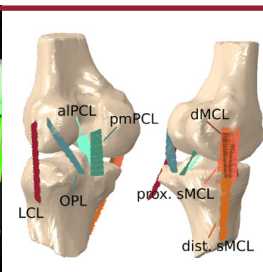

You are cordially invited to the
Applied Sciences Laboratory Breakfast Update Meeting.

Please join us to learn more about our current research.
Our program will feature:

- ASL's entry into Biomedical Research
- Pyrotek / ASL research partnership

Wednesday, September 25, 2019
Doors open at 7:00 AM
Program is from 7:30 - 8:30 AM
Tours and discussions to follow.

Applied Sciences Laboratory
Ignite Northwest WSU Innovation Center
120 N. Pine St.
Spokane, WA 99202

RSVP to Melissa Gable at asl@wsu.edu or (509) 358-7700
by Friday, September 20