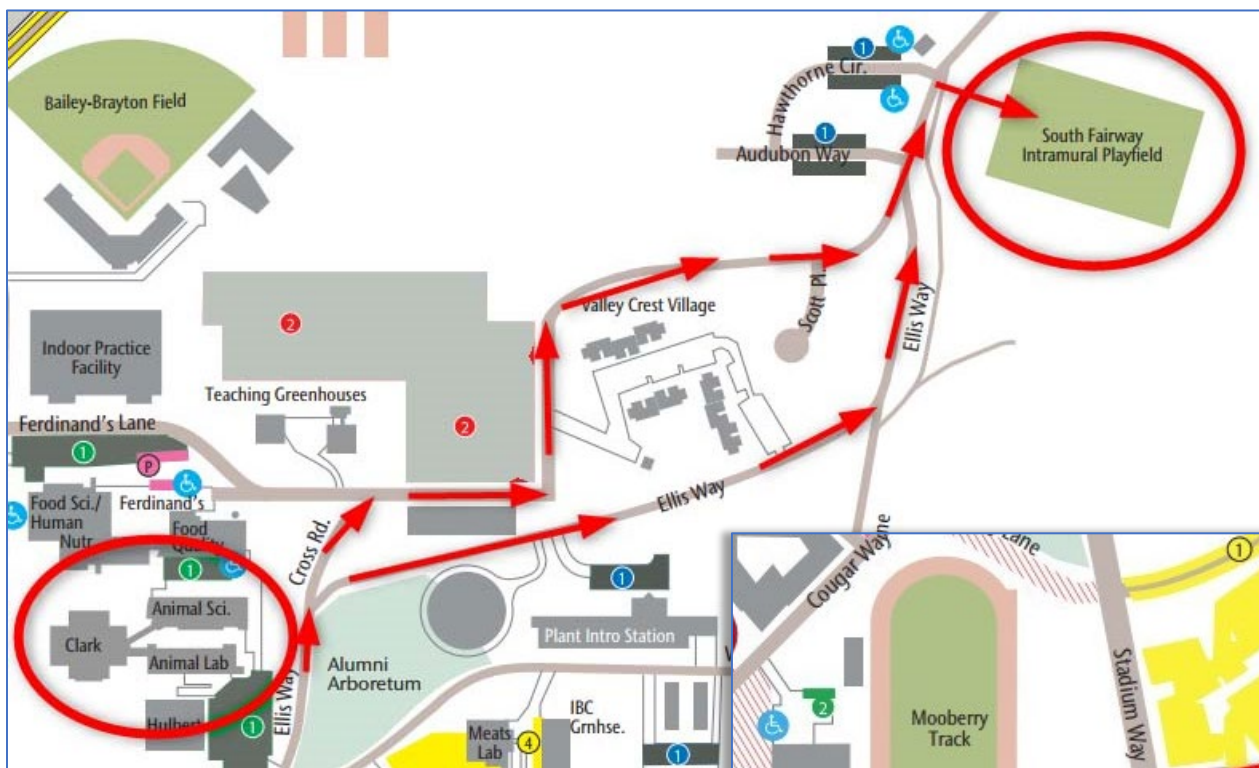

IMPORTANT!!!!

ANIMAL SCIENCES EMERGENCY EVACUATION PLAN

- In the event of a fire alarm or other emergency, Animal Sciences faculty, staff, and students must exit the building immediately.
- Clark Hall and ASLB occupants proceed to the South Fairway Intramural Playfield, and VBR occupants proceed to Martin Stadium. Wait there until it is safe to return to your building.

Figure 1: Clark Hall and ASLB occupants go to South Fairway Intramural Playfield

Figure 2: VBR occupants go to Martin Stadium