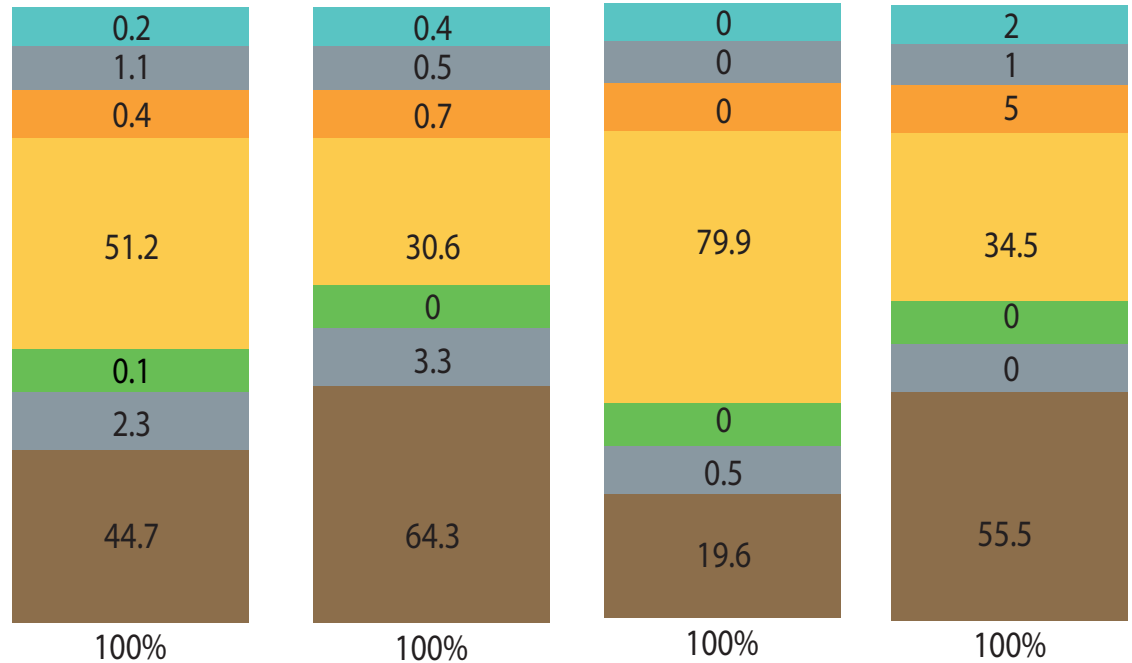

ECO~STEWARDSHIP

SERVES STUDENTS IN THREE SCHOOL DISTRICTS ACROSS DOUGLAS AND CHELAN COUNTIES

Wenatchee Cascade Orondo SkillSource

GENDER:

FEMALE

MALE

GENDER X

ETHNICITIES:

AMERICAN INDIAN/
ALASKAN NATIVE

ASIAN

BLACK/AFRICAN AMERICAN

HISPANIC/
LATINO OF ANY RACE

NATIVE HAWAIIAN/
OTHER PACIFIC ISLANDER

TWO OR MORE RACES

WHITE

*Student demographics are cited from OSPI 2019-2020 school year information.

Youth access to our program varies by school.

At WestSide High School, students choose to enroll in Eco-Stewardship as an elective Credit.

At Cascade Alternative H.S. we serve the entire student body,

At Orondo Middle School we serve a mixed class of middle school students,