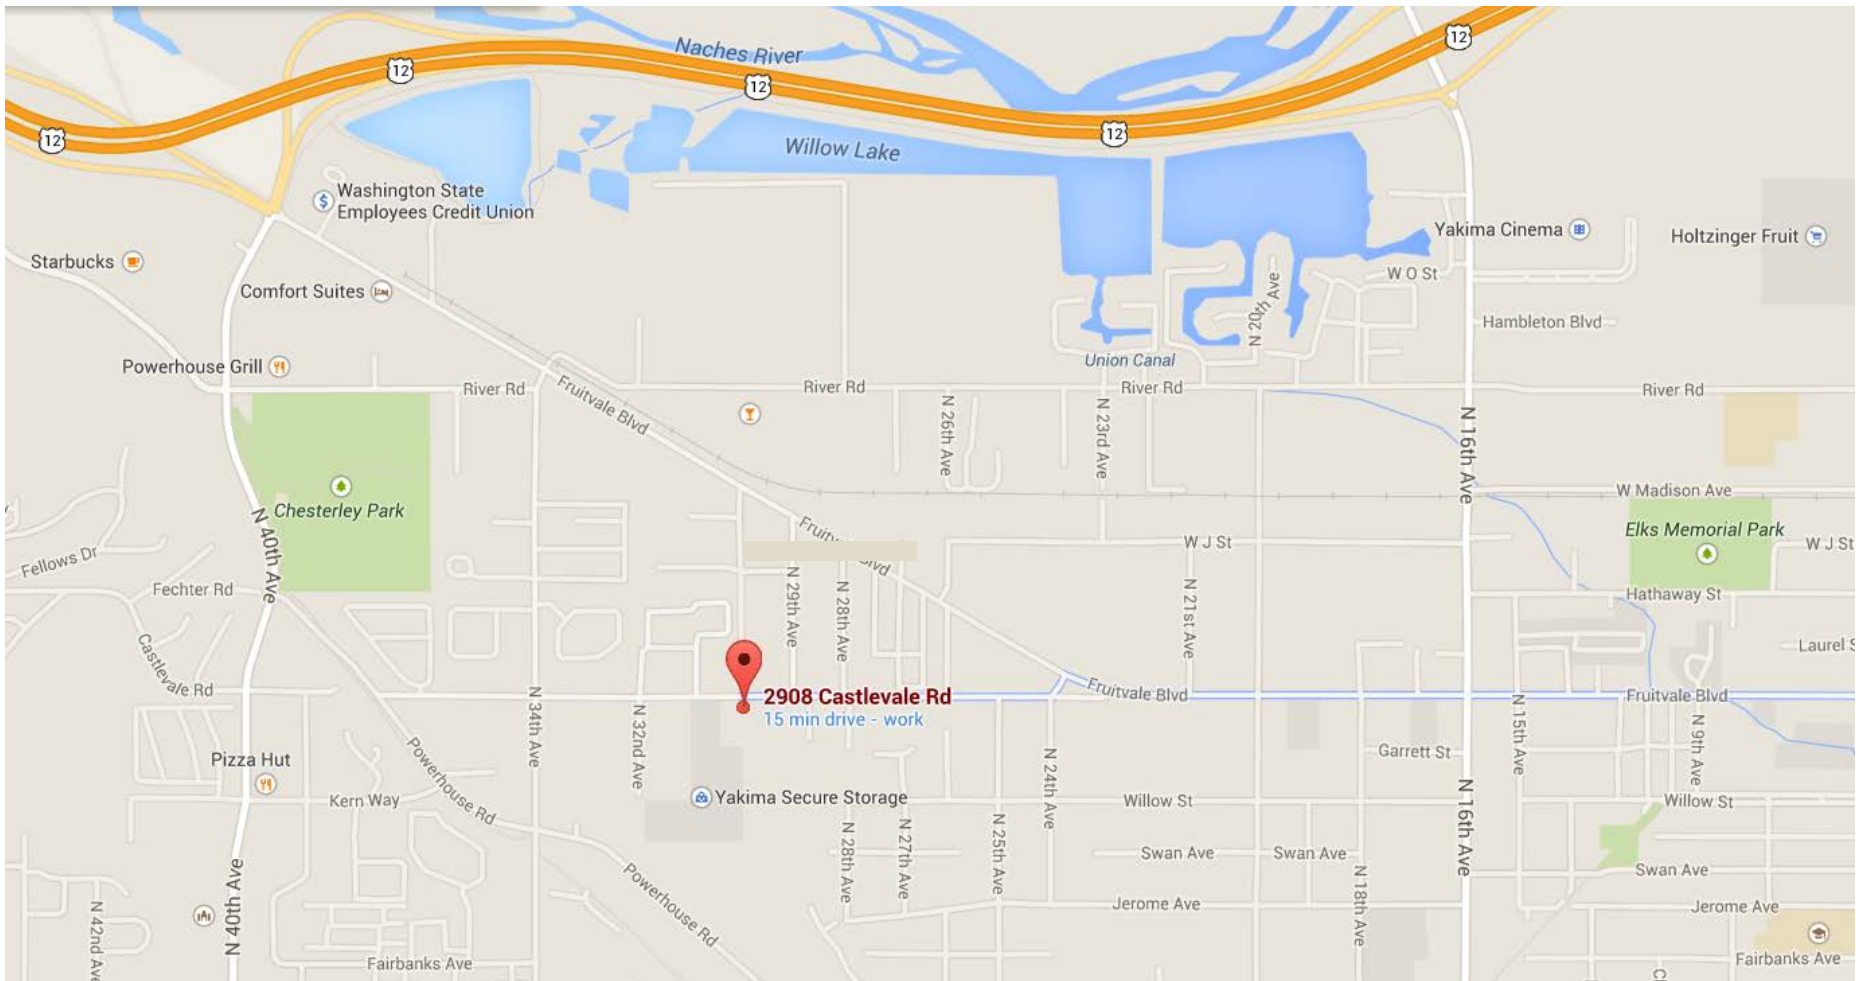

Fruitvale Grange - Directions

The Grange is located near the Castlevale School. From Hwy 12, take the 16th Ave Exit, Turn right on Fruitvale Blvd, Turn left 24th Ave, Turn right onto Castlevale Rd, continue to Frutivale Grange, 2908 Castlevale Rd.

Or:

From Hwy 12, take the 40th Ave/Fruitvale Blvd Exit, turn left onto Fruitvale Blvd, turn right onto Castlevale Rd. Continue to Fruitvale Grange, 2908 Castlevale Rd, Yakima, WA