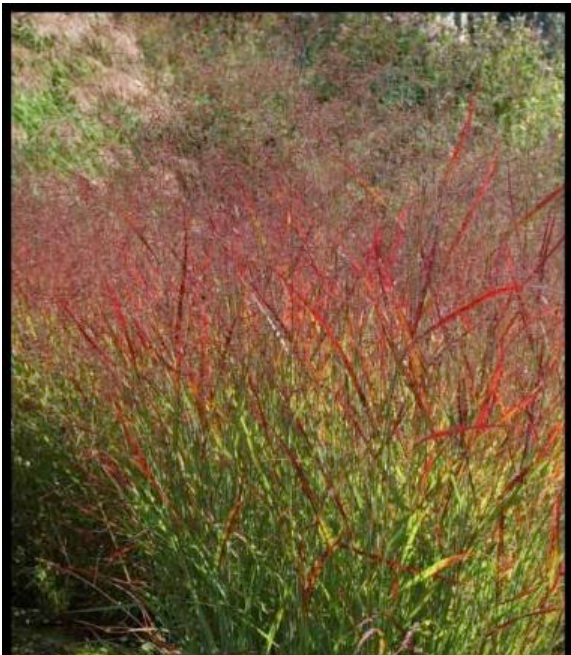

Carex morrowii 'Ice Dance'

variegated sedge

- Zone: 5 to 9
- Height: 6-12" Spread: 1-3 feet
- Plant in shade to partial shade
 - avoid full sun
- Bloom Time: Mid-spring
- Mostly evergreen

Sedges have edges....

Imperata cylindrica 'Red Baron'

Japanese Blood Grass

- Zone: 5 to 9
- Height: 18-20" Spread: 12-18'
- Plant in full sun to partial shade
- Bloom Time: Mid-spring
- Red variegated
- Seldom flowers

Panicum virgatum 'Shenandoah'

Red Switch Grass

- Zone: 5 to 9
- Height: 3-4' Spread: 3-4 feet
- Plant in full sun to part shade
- Bloom Time: July to February
- Reddish pink inflorescences

Chasmanthium latifolium

Northern Sea Oats

- Zone: 5 to
- Height: 3-5' Spread: 1-2 feet
- Plant in full sun to part shade
- Bloom Time: July to February
- resemble oat seed heads.

Calamagrostis × acutiflora

‘Eldorado’ Feather Reed Grass

- Zone: 4 to 9
- Height: 4-6' Spread: 24-30"
- Plant in full sun to part shade
- Bloom Time: May to February
- Golden-green variegation

Miscanthus Senensis 'Zebrinus'