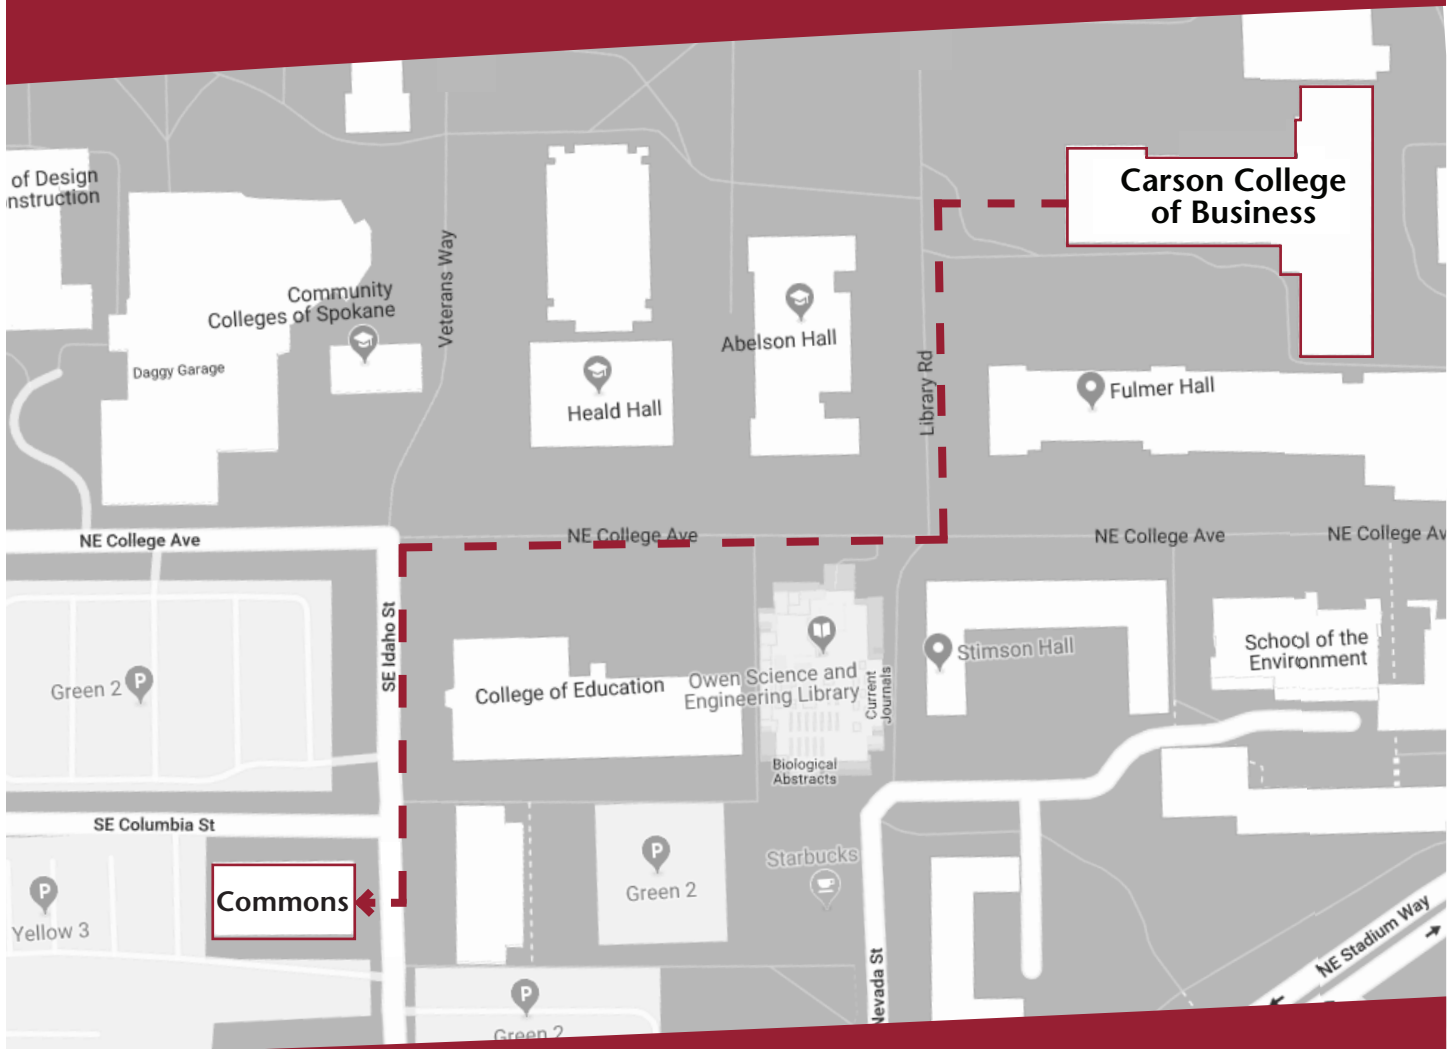

Visit
Center for Entrepreneurial Studies
in our new location:

Commons

Marie Mayes
CES Director
mmayes@wsu.edu
509-335-5628

Allison Sellers
Student Venture Manager
allison.sellers@wsu.edu
509-335-7876